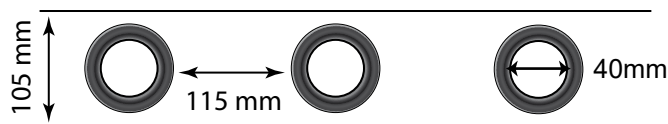

Art.Nr.	Farbe der Öse Color of Eyelet	Farbnummer Col.Nr.
HDBD40C-001	schwarz-nickel black nickel (gunmetal)	001 rohweiss
HDBD40C-011	schwarz-nickel black nickel (gunmetal)	011 weiss
HDBD40C-034	schwarz-nickel black nickel (gunmetal)	034 beige
HDBD40C-133	schwarz-nickel black nickel (gunmetal)	133 hellgrau
HDBD40NM-001	matt nickel	001 rohweiss
HDBD40NM-002	matt nickel	002 hellgrau
HDBD40NM-011	matt nickel	011 weiss
HDBD40NM-016	matt nickel	016 marine
HDBD40NM-024	matt nickel	024 senf
HDBD40NM-032	matt nickel	032 schwarz
HDBD40NM-034	matt nickel	034 beige
HDBD40NM-133	matt nickel	133 hellgrau
HDBD40NM-144	matt nickel	144 dunkelgrau
HDBD40NM-151	matt nickel	151 bordeaux
HDBD40NM-155	matt nickel	155 blau

001 rohweiss offwhite	
002 leichtgrau lightgrey	
011 weiss white	
016 marine	
024 senf mustard	
032 schwarz black	
034 beige	
133 hellgrau grey	
144 dunkelgrau darkgrey	
151 bordeaux	
155 blau blue